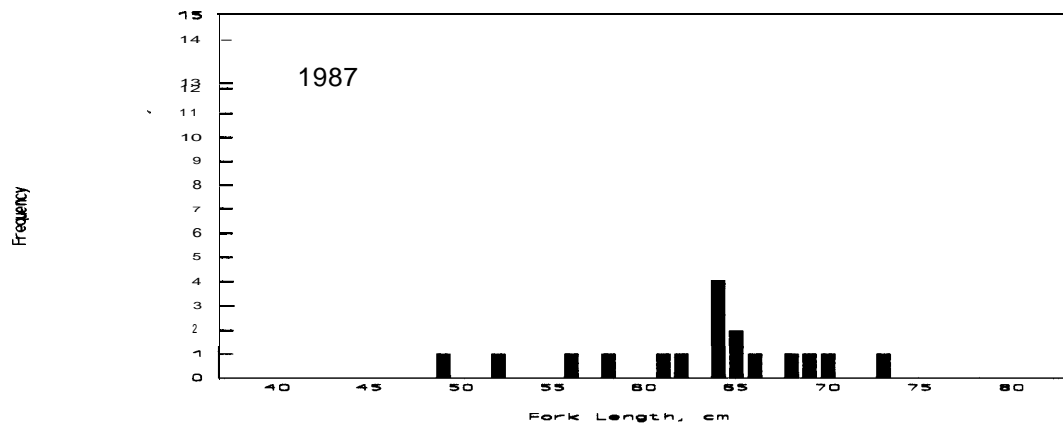

Figure 13. Length frequency diagrams of coho salmon captured at the South Fork Trinity River Weir near Sandy bar, 1984 through 1990.

Figure 13 (continued). Length frequency diagrams of coho salmon captured at the South Fork Trinity River Weir near Sandy bar, 1984 through 1990.

Figure 13 (continued). Length frequency diagrams of coho salmon captured at the South Fork Trinity River Weir near Sandy bar, 1984 through 1990.