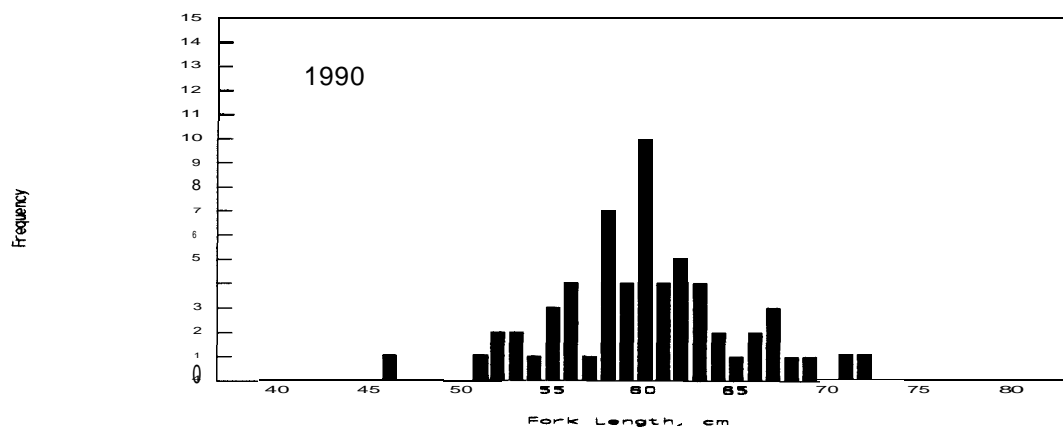

Figure 13. Length frequency diagrams of coho salmon captured at the South Fork Trinity River Weir near Sandy bar, 1984 through 1990.

Figure 13 (continued). Length frequency diagrams of coho salmon captured at the South Fork Trinity River Weir near Sandy bar, 1984 through 1990.

Figure 13 (continued). Length frequency diagrams of coho salmon captured at the South Fork Trinity River Weir near Sandy bar, 1984 through 1990.