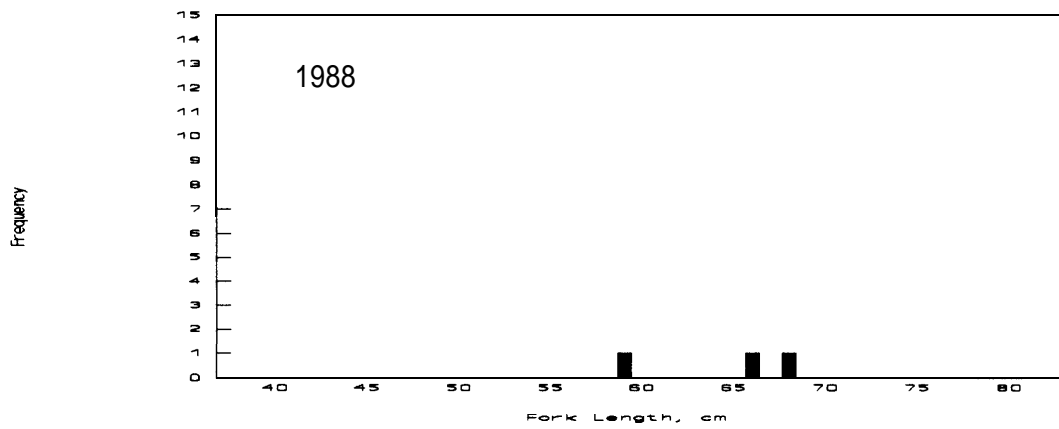

Figure 13. Length frequency diagrams of coho salmon captured at the South Fork Trinity River Weir near Sandy bar, 1984 through 1990.

Figure 13 (continued). Length frequency diagrams of coho salmon captured at the South Fork Trinity River Weir near Sandy bar, 1984 through 1990.

Figure 13 (continued). Length frequency diagrams of coho salmon captured at the South Fork Trinity River Weir near Sandy bar, 1984 through 1990.