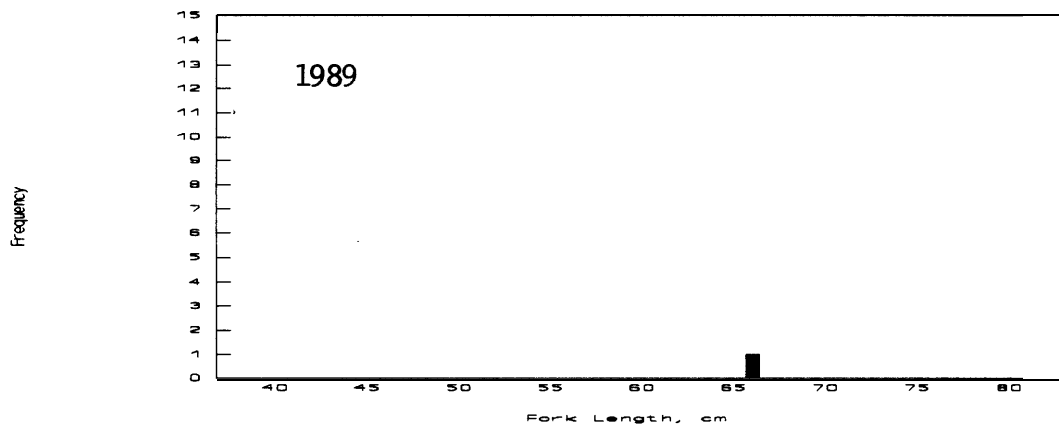

Figure 13. Length frequency diagrams of coho salmon captured at the South Fork Trinity River Weir near Sandy bar, 1984 through 1990.

Figure 13 (continued). Length frequency diagrams of coho salmon captured at the South Fork Trinity River Weir near Sandy bar, 1984 through 1990.

Figure 13 (continued). Length frequency diagrams of coho salmon captured at the South Fork Trinity River Weir near Sandy bar, 1984 through 1990.